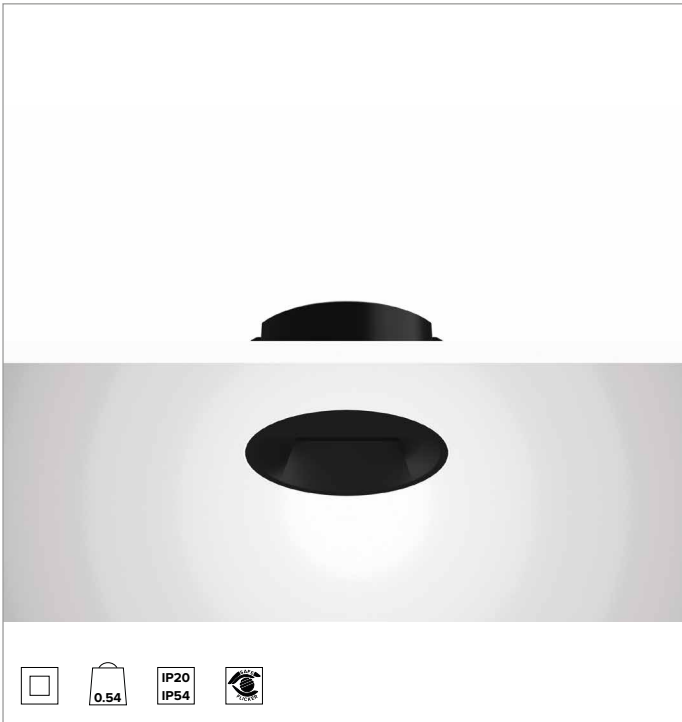

1T8439ELTR | CCTEVO WALL WASHER 105

Recessed LED Downlight in a trimless version

		2700K	H(m)	D1(m)	D2(m)	E _{max} (lx)	
		Ra90	43°	76°			
Fixture Power	18W	1	0.86	1.66	912		
Source Flux	1934lm	2	1.72	3.31	228		
Fixture Flux	1094lm	3	2.58	4.97	101		
Efficacy	60lm/W	4	3.44	6.62	57		
TS1395	I _{max} =540cd/klm	I _{max}	1044cd	5	4.30	8.28	36

CCT nominal: 2700K

Lifetime (L80/B10): >50000h tq +25°C

ILLUMINOTECHNICAL CHARACTERISTICS

WW Optic: a highly reflective pre-anodised aluminium asymmetric reflector, a holographic acrylic diffuser screen and thermoplastic load-bearing elements.

Optic: WALL WASHER

Optical efficiency: 57%

Fixture flux: 1094lm

Luminous efficacy: 60lm/W

Photobiological safety: Compliant with RG1 low risk group

MECHANICAL CHARACTERISTICS

Die-cast black painted anodised aluminium heat sink. Black thermoplastic material structure and a black painted cut-off front. Silicone sealing kit for water and dust protection. Trimless version with a load-bearing element for installation and finishing in plasterboard.