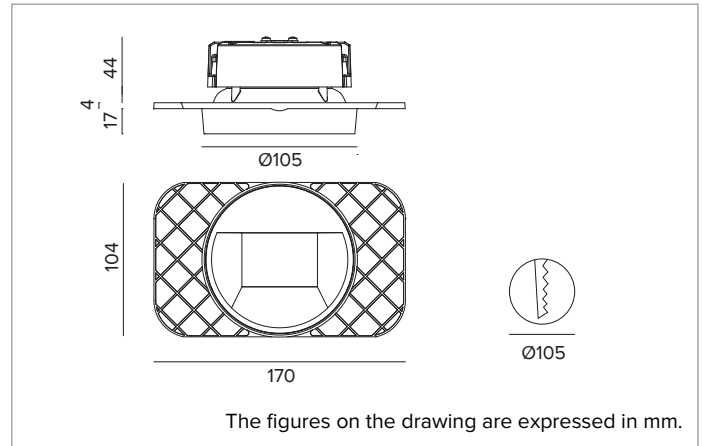

1T8439ELTR | CCTEVO WALL WASHER 105

Recessed LED Downlight in a trimless version

		2700K	H(m)	D1(m)	D2(m)	E _{max} (lx)	
		Ra90	43°	76°			
Fixture Power	18W	1	0.86	1.66	912		
Source Flux	1934lm	2	1.72	3.31	228		
Fixture Flux	1094lm	3	2.58	4.97	101		
Efficacy	60lm/W	4	3.44	6.62	57		
TS1395	I _{max} =540cd/klm	I _{max}	1044cd	5	4.30	8.28	36

Colour and finish: Deep black

Weight: 0.54Kg

Version: TRIMLESS

Degree of protection: IP20 for recessed part

Degree of protection: IP54 for exposed part

ELECTRICAL CHARACTERISTICS

Integrated electronic ON-OFF driver.